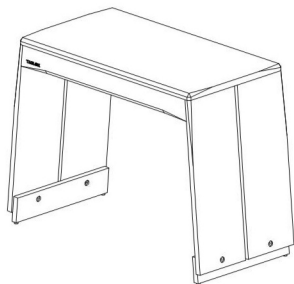

TABLOK

the KID'S FIXED DESK

top

front / back

64 cm

sides

53 cm

72 cm

35 cm

NATUREL

BLANC

+

GRAPHIC PATTERNS by
TENUE DE VILLE

=

Designed & made in BELGIUM by protOtype
www.tablokcollection.com