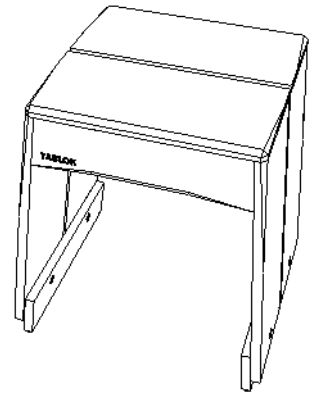

the LITTLE STOOL

Specifications:

This stool is made of birch boards (17cm width) easily assembled with anodized screws (black).

The look of the stool is fitted with several beveled edges that are made only where comfort should be improved.

Packaging sizes are 19/15/80cm
Weight: 3,5 kg

code: TBLK-LSTL

Finishings:

wood: 1. birch
laquers: 2. white / 3. black

1 2 3

33 cm

front

40 cm

back

35 cm

side

44 cm